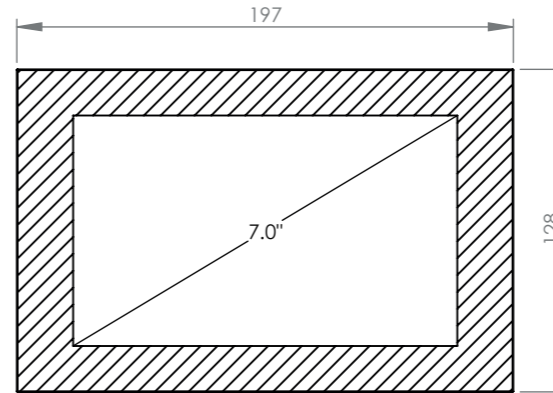

SANTARO 7.0 SG IPS

ARM Cortex-A9 Flush Mount

TECHNICAL SPECIFICATION SANTARO 7.0 SG IPS

CPU	x1	x2
CPU Type	i.MX6Solo	i.MX6Dual
Core Class	ARM Cortex - A9	
Core Clock	1 GHz	
Features	NEON for SIMD media acceleration and VFP operations; Multi-format HD 1080p video decoder and HD 720p video encoder hardware engine; L1 cache, 32 KB for instruction, 32 KB for data	
	512 KB L2 cache	1 MB L2 cache
HW Accelerators	OpenGL ES 2.0, OpenVG 1.1	
RTC	Accuracy: +/- 30 ppm at 25°C	
Memory		
eMMC Flash	4 GB eMMC Flash	
RAM Standard	1 GB 32 bit DDR3L	1 GB 64 bit DDR3L
SD Card Slot	4 bit MMC/SDIO/SD/SDHC	
Operating Systems		
Supported OS	Windows Embedded Compact 7/2013, Linux Yocto, Android	
Communication Interfaces		
Digital I/O	2x In, 2x Out (0.7 A)	
Network	1x 10/100 Mbit/s Ethernet (RJ-45)	
USB 2.0	1x 480 Mbit/s Host (Type A) 1x 480 Mbit/s OTG (Type Micro-AB)	
CAN Fieldbus / RS-485	1x CAN (ISO/DIS 11898) + 1x RS-485	1x CAN (ISO/DIS 11898) + 1x RS-485 galvanic isolated
RS-232	2x RS-232 (RX/TX/CTS/RTS)	
Synchronous Serial Interfaces	SPI up to 12 chip selects; I ² C; Matrix keypad up to 8 x 8	
Video		
Video output	Full HD micro HDMI	
Audio		
Speaker output	1x speaker (connector), 1.5W RMS (8Ω)	
Audio Internal	1x speaker 0.3 W RMS (8Ω)	
Display and Touch		
Size	7 inch/177.8 mm	
Resolution	800 x 480 pixel	
Brightness	Typ. 400 cd/m ²	
Backlight Lifetime	Typ. 30 000 h	
Viewing Angle	89°, 89°, 89°, 89° (UDRL)	
Color	24 bit (16.7 Mio. colors)	
Touch	projected capacitive multi touch	
Housing		
Metal Parts	1.4016 high quality steel 0.8 mm	
Front	3 mm chemically strengthened	
Device Dimensions		
W x H x D	197.0 x 128.0 x 35.9 mm	
Weight	832 g	
Power Supply		
Supply Voltage	Nom. 13 to 32 V DC	
Consumption	Typ. 6.9 W; max. 25.6 W	
Typical Environmental Conditions		
Storage Temp.	-20 to +70 °C	
Operating Temp.	0 to +60 °C	
Humidity	5 to 90 % RH	