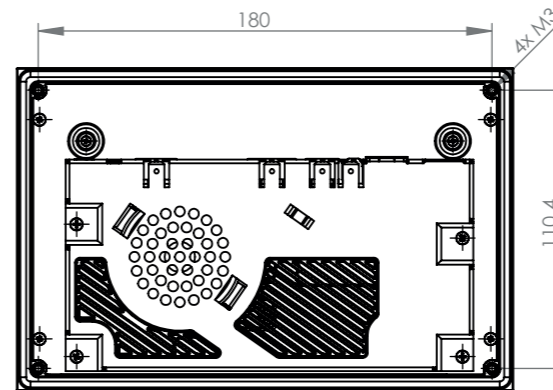

SANTARO 7.0 SG IPS

ARM Cortex-A9 Flush Mount

TECHNICAL SPECIFICATION SANTARO 7.0 SG IPS

CPU	x1	x2
CPU Type	i.MX6Solo	i.MX6Dual
Core Class	ARM Cortex - A9	
Core Clock	1 GHz	
Features	NEON for SIMD media acceleration and VFP operations; Multi-format HD 1080p video decoder and HD 720p video encoder hardware engine; L1 cache, 32 KB for instruction, 32 KB for data	
	512 KB L2 cache	1 MB L2 cache
HW Accelerators	OpenGL ES 2.0, OpenVG 1.1	
RTC	Accuracy: +/- 30 ppm at 25°C	
Memory		
eMMC Flash	4 GB eMMC Flash	
RAM Standard	1 GB 32 bit DDR3L	1 GB 64 bit DDR3L
SD Card Slot	4 bit MMC/SDIO/SD/SDHC	
Operating Systems		
Supported OS	Windows Embedded Compact 7/2013, Linux Yocto, Android	
Communication Interfaces		
Digital I/O	2x In, 2x Out (0.7 A)	
Network	1x 10/100 Mbit/s Ethernet (RJ-45)	
USB 2.0	1x 480 Mbit/s Host (Type A) 1x 480 Mbit/s OTG (Type Micro-AB)	
CAN Fieldbus / RS-485	1x CAN (ISO/DIS 11898) + 1x RS-485	1x CAN (ISO/DIS 11898) + 1x RS-485 galvanic isolated
RS-232	2x RS-232 (RX/TX/CTS/RTS)	
Synchronous Serial Interfaces	SPI up to 12 chip selects; I ² C; Matrix keypad up to 8 x 8	
Video		
Video output	Full HD micro HDMI	
Audio		
Speaker output	1x speaker (connector), 1.5W RMS (8Ω)	
Audio Internal	1x speaker 0.3 W RMS (8Ω)	
Display and Touch		
Size	7 inch/177.8 mm	
Resolution	800 x 480 pixel	
Brightness	Typ. 400 cd/m ²	
Backlight Lifetime	Typ. 30 000 h	
Viewing Angle	89°, 89°, 89°, 89° (UDRL)	
Color	24 bit (16.7 Mio. colors)	
Touch	projected capacitive multi touch	
Housing		
Metal Parts	1.4016 high quality steel 0.8 mm	
Front	3 mm chemically strengthened	
Device Dimensions		
W x H x D	197.0 x 128.0 x 35.9 mm	
Weight	832 g	
Power Supply		
Supply Voltage	Nom. 13 to 32 V DC	
Consumption	Typ. 6.9 W; max. 25.6 W	
Typical Environmental Conditions		
Storage Temp.	-20 to +70 °C	
Operating Temp.	0 to +60 °C	
Humidity	5 to 90 % RH	