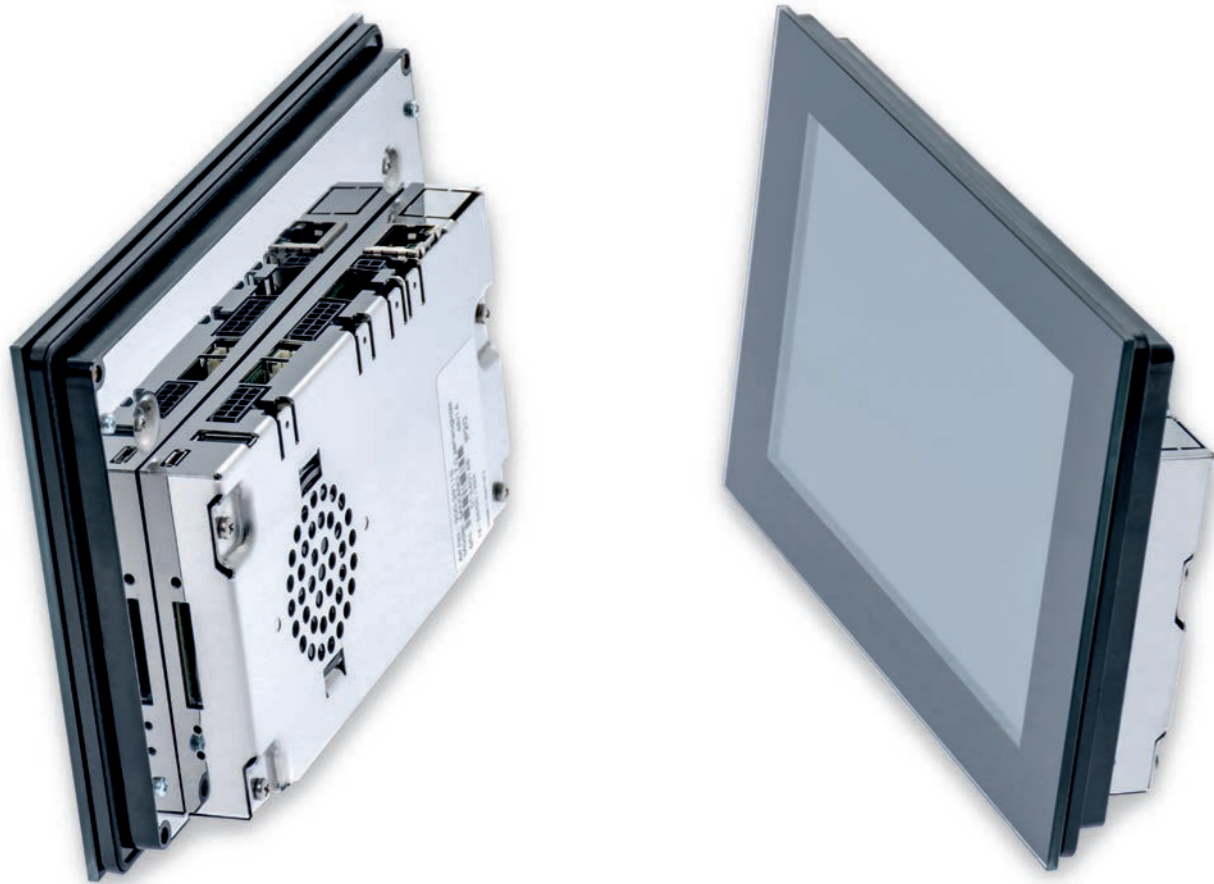

SANTARO 7.0 SG IPS

ARM Cortex-A9 Flush Mount

TECHNICAL SPECIFICATION SANTARO 7.0 SG IPS

CPU	x1	x2
CPU Type	i.MX6Solo	i.MX6Dual
Core Class	ARM Cortex - A9	
Core Clock	1 GHz	
Features	NEON for SIMD media acceleration and VFP operations; Multi-format HD 1080p video decoder and HD 720p video encoder hardware engine; L1 cache, 32 KB for instruction, 32 KB for data	
	512 KB L2 cache	1 MB L2 cache
HW Accelerators	OpenGL ES 2.0, OpenVG 1.1	
RTC	Accuracy: +/- 30 ppm at 25°C	
Memory		
eMMC Flash	4 GB eMMC Flash	
RAM Standard	1 GB 32 bit DDR3L	1 GB 64 bit DDR3L
SD Card Slot	4 bit MMC/SDIO/SD/SDHC	
Operating Systems		
Supported OS	Windows Embedded Compact 7/2013, Linux Yocto, Android	
Communication Interfaces		
Digital I/O	2x In, 2x Out (0.7 A)	
Network	1x 10/100 Mbit/s Ethernet (RJ-45)	
USB 2.0	1x 480 Mbit/s Host (Type A) 1x 480 Mbit/s OTG (Type Micro-AB)	
CAN Fieldbus / RS-485	1x CAN (ISO/DIS 11898) + 1x RS-485	1x CAN (ISO/DIS 11898) + 1x RS-485 galvanic isolated
RS-232	2x RS-232 (RX/TX/CTS/RTS)	
Synchronous Serial Interfaces	SPI up to 12 chip selects; I ² C; Matrix keypad up to 8 x 8	
Video		
Video output	Full HD micro HDMI	
Audio		
Speaker output	1x speaker (connector), 1.5W RMS (8Ω)	
Audio Internal	1x speaker 0.3 W RMS (8Ω)	
Display and Touch		
Size	7 inch/177.8 mm	
Resolution	800 x 480 pixel	
Brightness	Typ. 400 cd/m ²	
Backlight Lifetime	Typ. 30 000 h	
Viewing Angle	89°, 89°, 89°, 89° (UDRL)	
Color	24 bit (16.7 Mio. colors)	
Touch	projected capacitive multi touch	
Housing		
Metal Parts	1.4016 high quality steel 0.8 mm	
Front	3 mm chemically strengthened	
Device Dimensions		
W x H x D	197.0 x 128.0 x 35.9 mm	
Weight	832 g	
Power Supply		
Supply Voltage	Nom. 13 to 32 V DC	
Consumption	Typ. 6.9 W; max. 25.6 W	
Typical Environmental Conditions		
Storage Temp.	-20 to +70 °C	
Operating Temp.	0 to +60 °C	
Humidity	5 to 90 % RH	