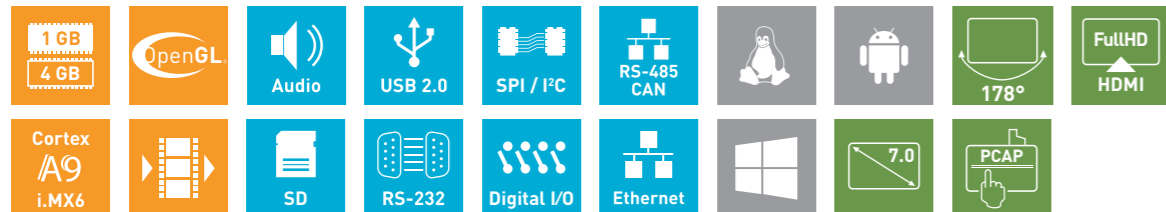

SANTARO 7.0 SG IPS

ARM Cortex-A9 Flush Mount

TECHNICAL SPECIFICATION SANTARO 7.0 SG IPS

CPU	x1	x2
CPU Type	i.MX6Solo	i.MX6Dual
Core Class	ARM Cortex - A9	
Core Clock	1 GHz	
Features	NEON for SIMD media acceleration and VFP operations; Multi-format HD 1080p video decoder and HD 720p video encoder hardware engine; L1 cache, 32 KB for instruction, 32 KB for data	
	512 KB L2 cache	1 MB L2 cache
HW Accelerators	OpenGL ES 2.0, OpenVG 1.1	
RTC	Accuracy: +/- 30 ppm at 25°C	
Memory		
eMMC Flash	4 GB eMMC Flash	
RAM Standard	1 GB 32 bit DDR3L	1 GB 64 bit DDR3L
SD Card Slot	4 bit MMC/SDIO/SD/SDHC	
Operating Systems		
Supported OS	Windows Embedded Compact 7/2013, Linux Yocto, Android	
Communication Interfaces		
Digital I/O	2x In, 2x Out (0.7 A)	
Network	1x 10/100 Mbit/s Ethernet (RJ-45)	
USB 2.0	1x 480 Mbit/s Host (Type A) 1x 480 Mbit/s OTG (Type Micro-AB)	
CAN Fieldbus / RS-485	1x CAN (ISO/DIS 11898) + 1x RS-485	1x CAN (ISO/DIS 11898) + 1x RS-485 galvanic isolated
RS-232	2x RS-232 (RX/TX/CTS/RTS)	
Synchronous Serial Interfaces	SPI up to 12 chip selects; I ² C; Matrix keypad up to 8 x 8	
Video		
Video output	Full HD micro HDMI	
Audio		
Speaker output	1x speaker (connector), 1.5W RMS (8Ω)	
Audio Internal	1x speaker 0.3 W RMS (8Ω)	
Display and Touch		
Size	7 inch/177.8 mm	
Resolution	800 x 480 pixel	
Brightness	Typ. 400 cd/m ²	
Backlight Lifetime	Typ. 30 000 h	
Viewing Angle	89°, 89°, 89°, 89° (UDRL)	
Color	24 bit (16.7 Mio. colors)	
Touch	projected capacitive multi touch	
Housing		
Metal Parts	1.4016 high quality steel 0.8 mm	
Front	3 mm chemically strengthened	
Device Dimensions		
W x H x D	197.0 x 128.0 x 35.9 mm	
Weight	832 g	
Power Supply		
Supply Voltage	Nom. 13 to 32 V DC	
Consumption	Typ. 6.9 W; max. 25.6 W	
Typical Environmental Conditions		
Storage Temp.	-20 to +70 °C	
Operating Temp.	0 to +60 °C	
Humidity	5 to 90 % RH	