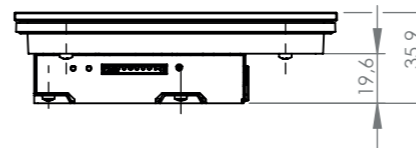

SANTARO 7.0 SG IPS

ARM Cortex-A9 Flush Mount

TECHNICAL SPECIFICATION SANTARO 7.0 SG IPS

CPU	x1	x2
CPU Type	i.MX6Solo	i.MX6Dual
Core Class	ARM Cortex - A9	
Core Clock	1 GHz	
Features	NEON for SIMD media acceleration and VFP operations; Multi-format HD 1080p video decoder and HD 720p video encoder hardware engine; L1 cache, 32 KB for instruction, 32 KB for data	
	512 KB L2 cache	1 MB L2 cache
HW Accelerators	OpenGL ES 2.0, OpenVG 1.1	
RTC	Accuracy: +/- 30 ppm at 25°C	
Memory		
eMMC Flash	4 GB eMMC Flash	
RAM Standard	1 GB 32 bit DDR3L	1 GB 64 bit DDR3L
SD Card Slot	4 bit MMC/SDIO/SD/SDHC	
Operating Systems		
Supported OS	Windows Embedded Compact 7/2013, Linux Yocto, Android	
Communication Interfaces		
Digital I/O	2x In, 2x Out (0.7 A)	
Network	1x 10/100 Mbit/s Ethernet (RJ-45)	
USB 2.0	1x 480 Mbit/s Host (Type A) 1x 480 Mbit/s OTG (Type Micro-AB)	
CAN Fieldbus / RS-485	1x CAN (ISO/DIS 11898) + 1x RS-485	1x CAN (ISO/DIS 11898) + 1x RS-485 galvanic isolated
RS-232	2x RS-232 (RX/TX/CTS/RTS)	
Synchronous Serial Interfaces	SPI up to 12 chip selects; I ² C; Matrix keypad up to 8 x 8	
Video		
Video output	Full HD micro HDMI	
Audio		
Speaker output	1x speaker (connector), 1.5W RMS (8Ω)	
Audio Internal	1x speaker 0.3 W RMS (8Ω)	
Display and Touch		
Size	7 inch/177.8 mm	
Resolution	800 x 480 pixel	
Brightness	Typ. 400 cd/m ²	
Backlight Lifetime	Typ. 30 000 h	
Viewing Angle	89°, 89°, 89°, 89° (UDRL)	
Color	24 bit (16.7 Mio. colors)	
Touch	projected capacitive multi touch	
Housing		
Metal Parts	1.4016 high quality steel 0.8 mm	
Front	3 mm chemically strengthened	
Device Dimensions		
W x H x D	197.0 x 128.0 x 35.9 mm	
Weight	832 g	
Power Supply		
Supply Voltage	Nom. 13 to 32 V DC	
Consumption	Typ. 6.9 W; max. 25.6 W	
Typical Environmental Conditions		
Storage Temp.	-20 to +70 °C	
Operating Temp.	0 to +60 °C	
Humidity	5 to 90 % RH	